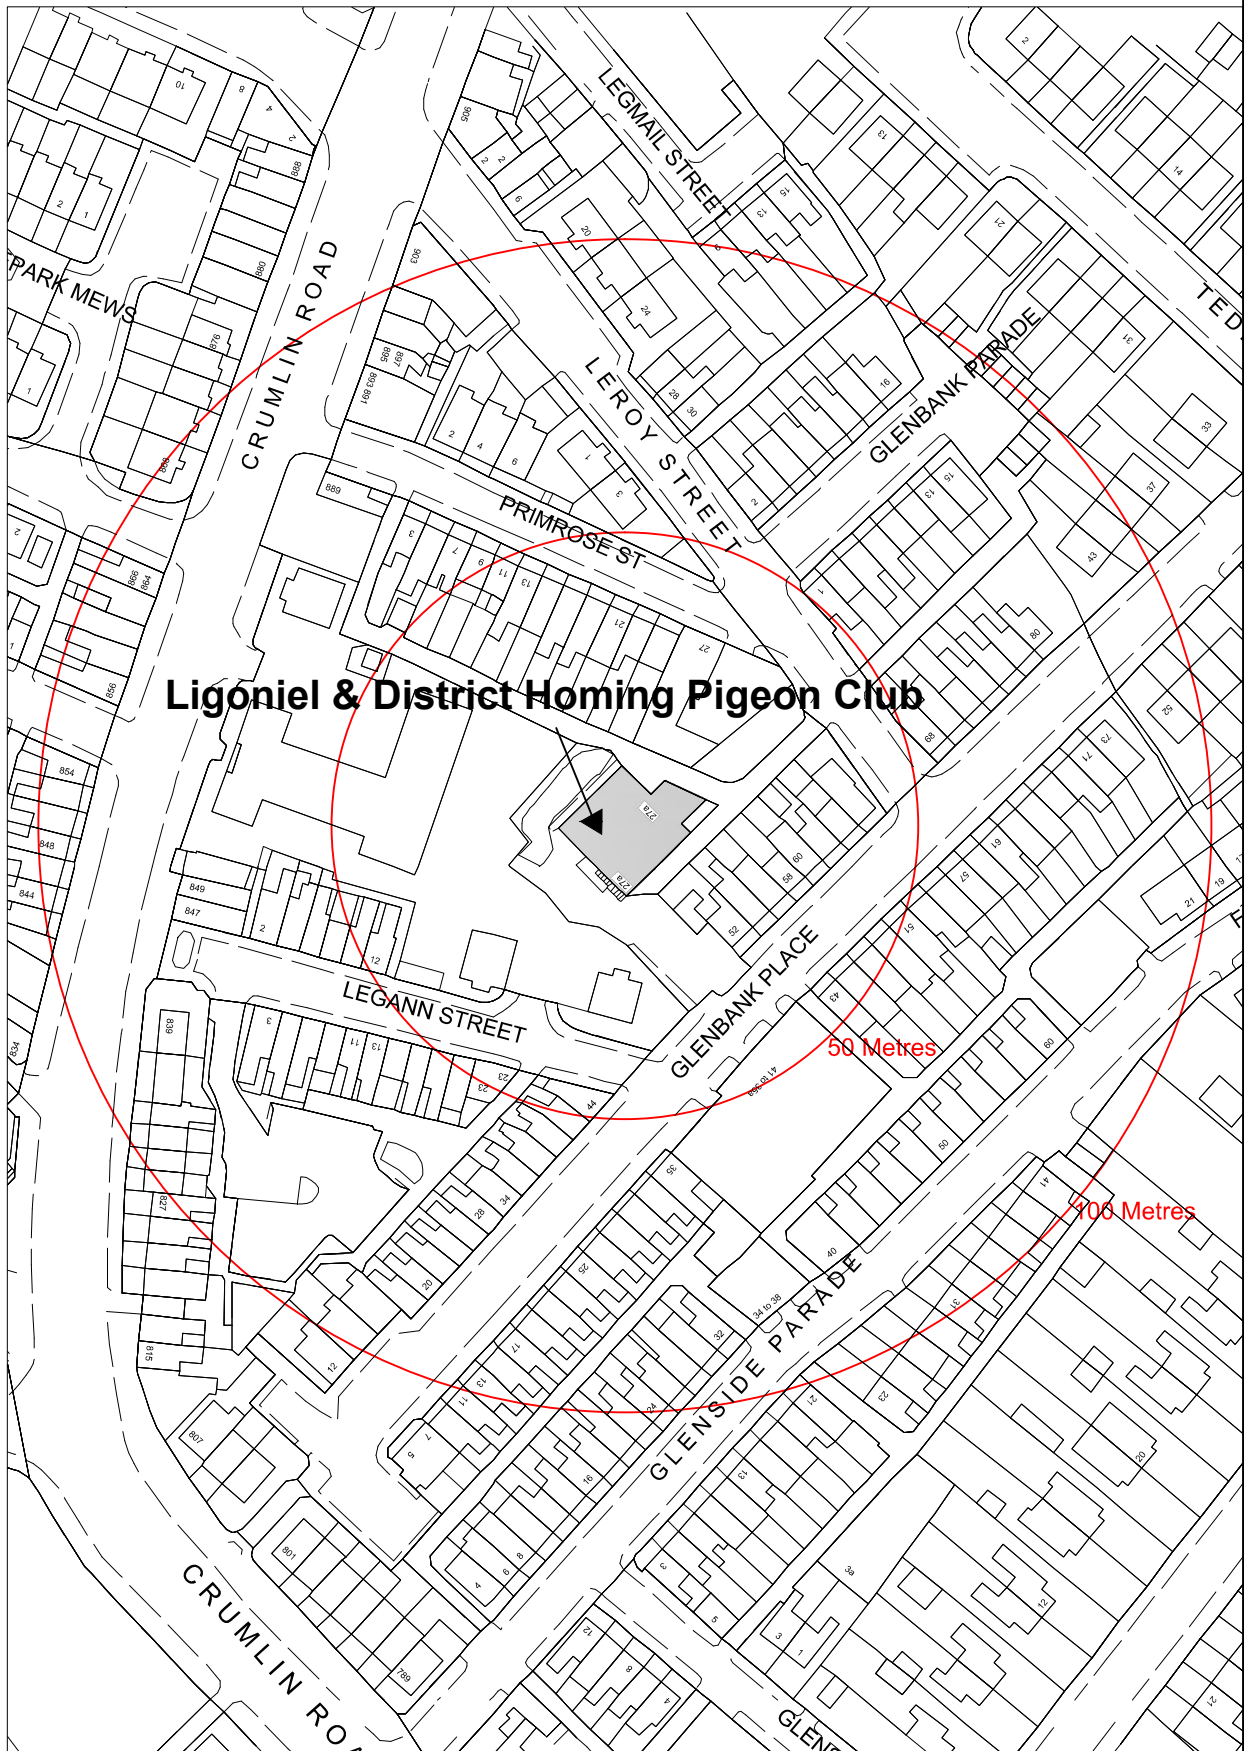

Building Control Service

100 METRES

Ligoniel & District Homing Pigeon Club

50 Metres

100 Metres

DRAWN BY **Nellinsp**
DATE **05/02/2013**

Ligoniel & District Homing Pigeon Club
46A Glenbank Place

SCALE **1:1250 @ A4**